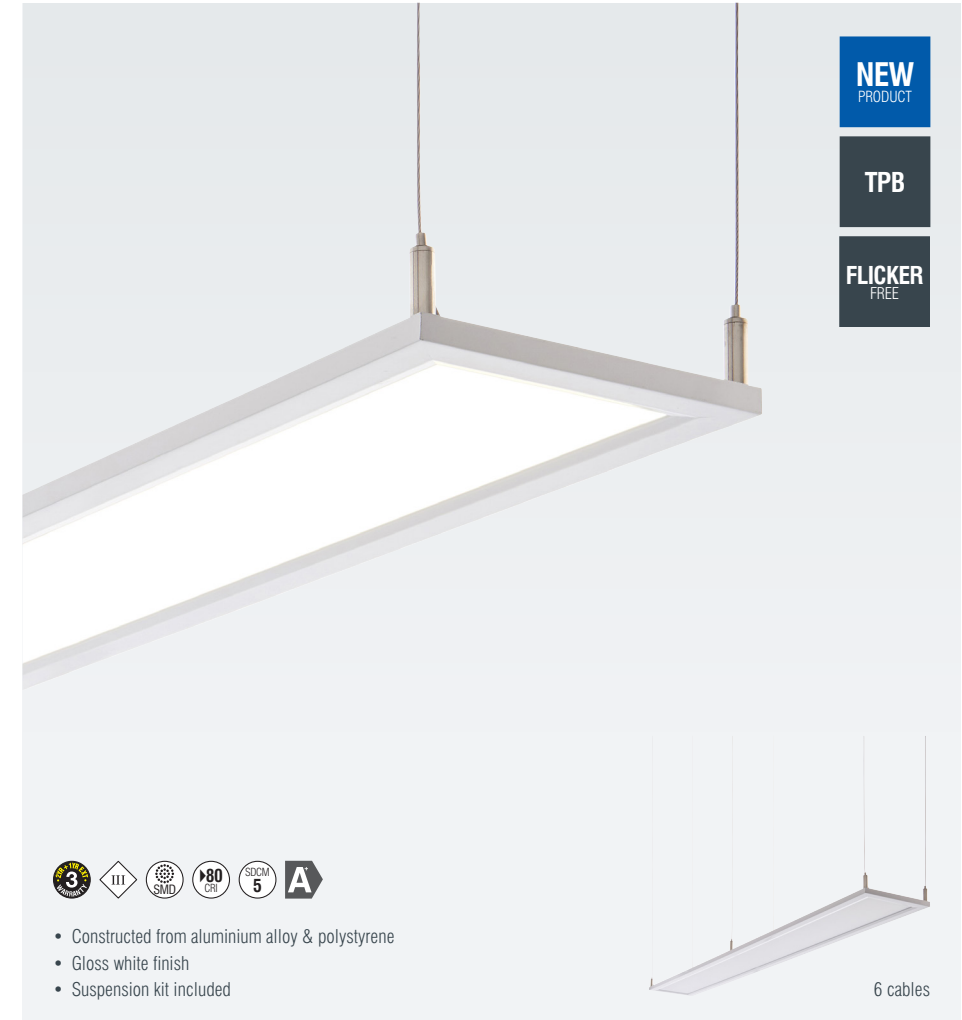

## BORDE

The Borde LED fitting has a sleek and simple design and is available in single and twin options; with up to 3300 lumen output, it is suitable for use in offices, meeting rooms and corridors. Adjustable in height, this is a low energy yet high light output fitting.

CODE	DESCRIPTION	LAMP	K	LM	LM/W	DIMENSIONS
59995	Borde single	26W LED module (SMD)	4000	1500	58	H: 200-1500mm L: 1494mm W: 68mm
59996	Borde twin	2 x 26W LED module (SMD)	4000	3300	63	H: 200-1500mm L: 1494mm W: 156mm
91952	<b>NEW</b> Surface mount kit					

## SIRIO SUSPENDED

The Sirio suspended LED fitting has a sleek and simple design. With 3400 lumen output, it is suitable for use in offices, meeting rooms and corridors. Adjustable in height, this is a low energy yet high light output fitting.

**NEW**  
PRODUCT

TPB

**FLICKER**  
FREE

CODE	DESCRIPTION	LAMP	K	LM	LM/W	DIMENSIONS
92725	Sirio suspended	40W LED module (SMD)	4000	3400	85	H: 10mm L: 1195mm W: 295mm
75521	Surface mount kit					